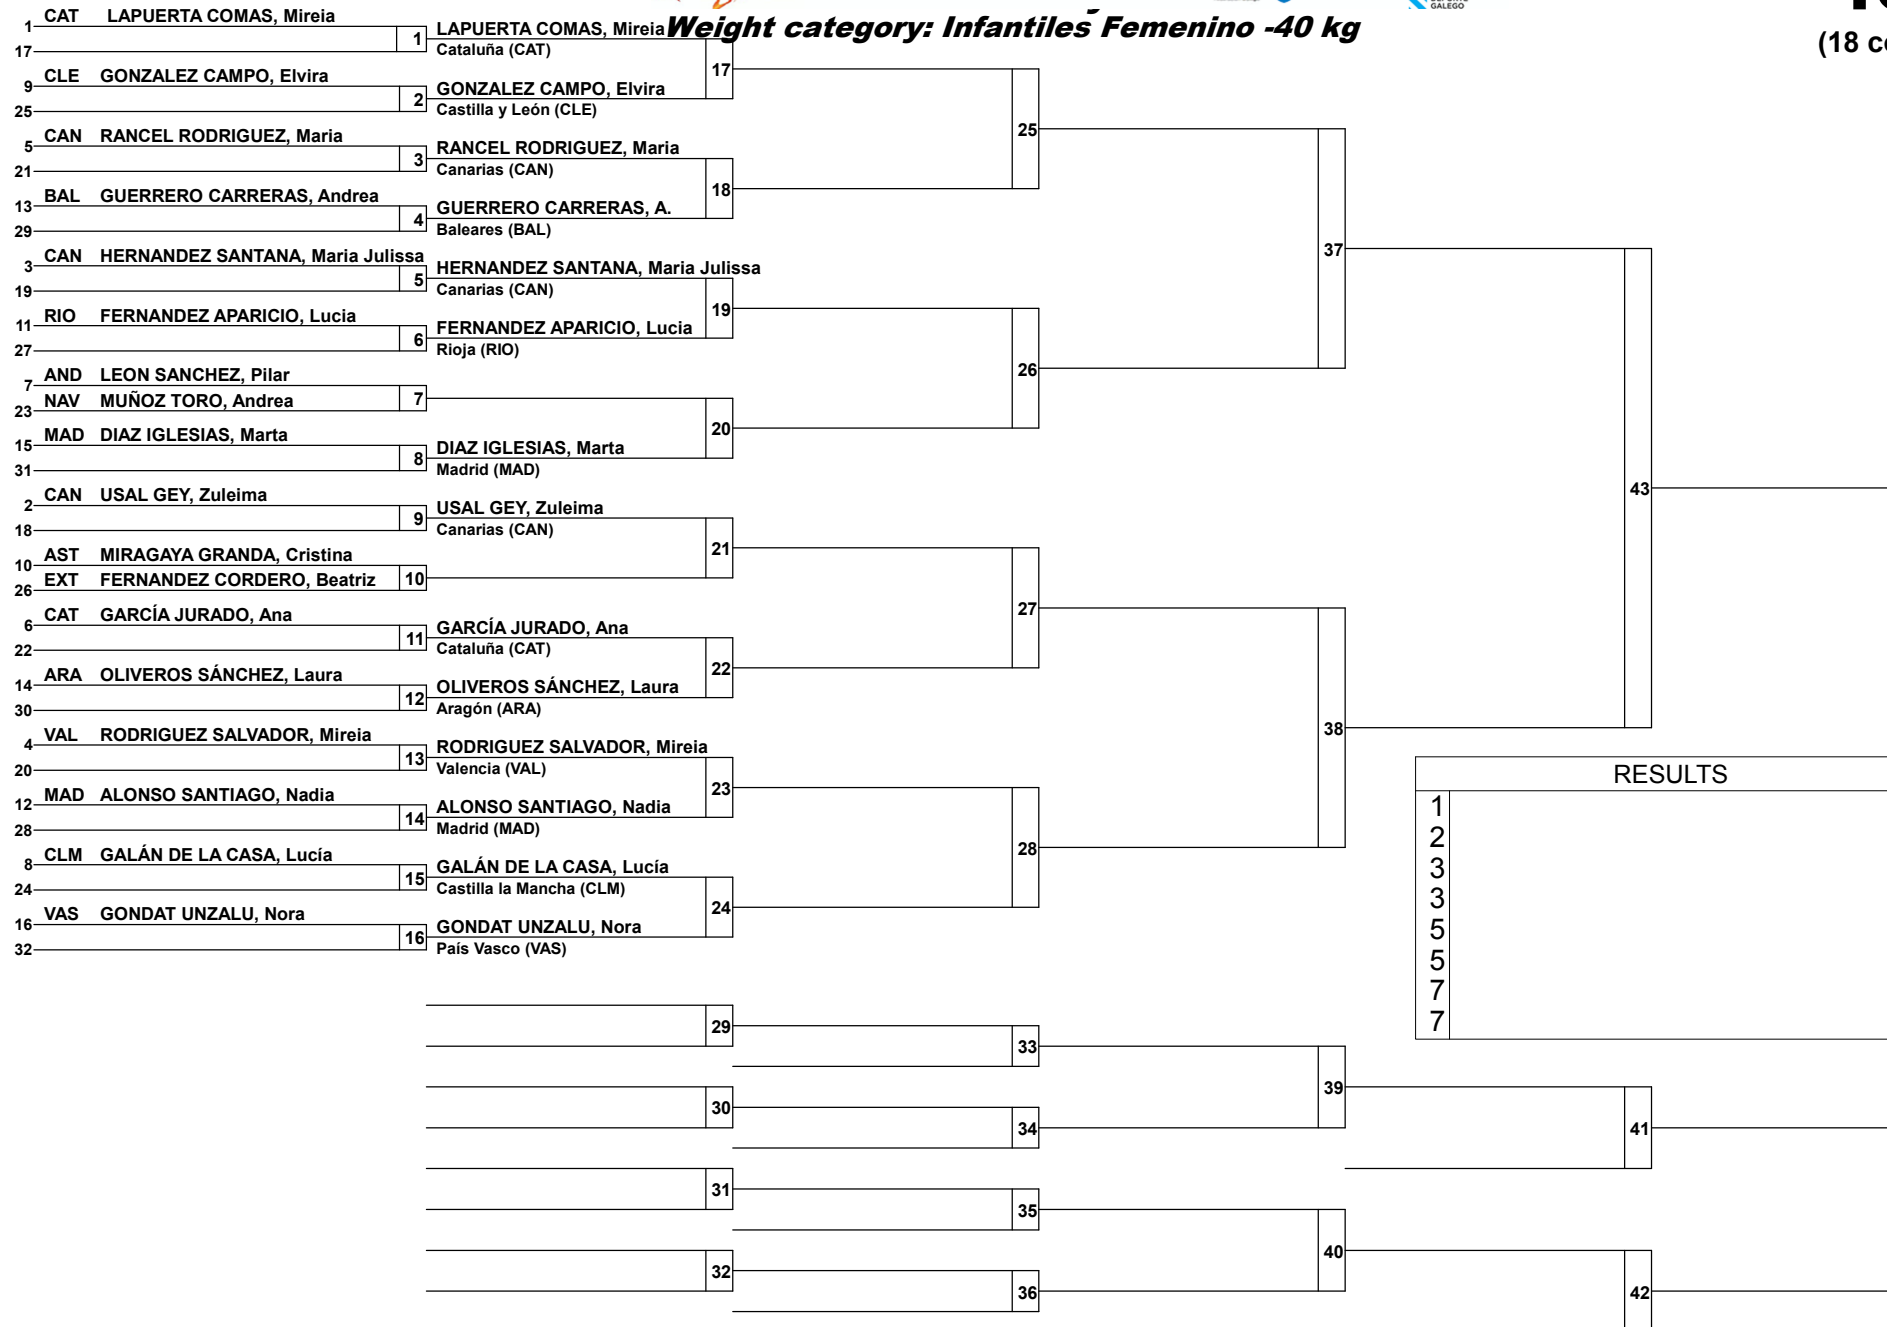

Weight category: Infantiles Femenino -40 kg

RESULTS	
1	
2	
3	
3	
5	
5	
7	
7