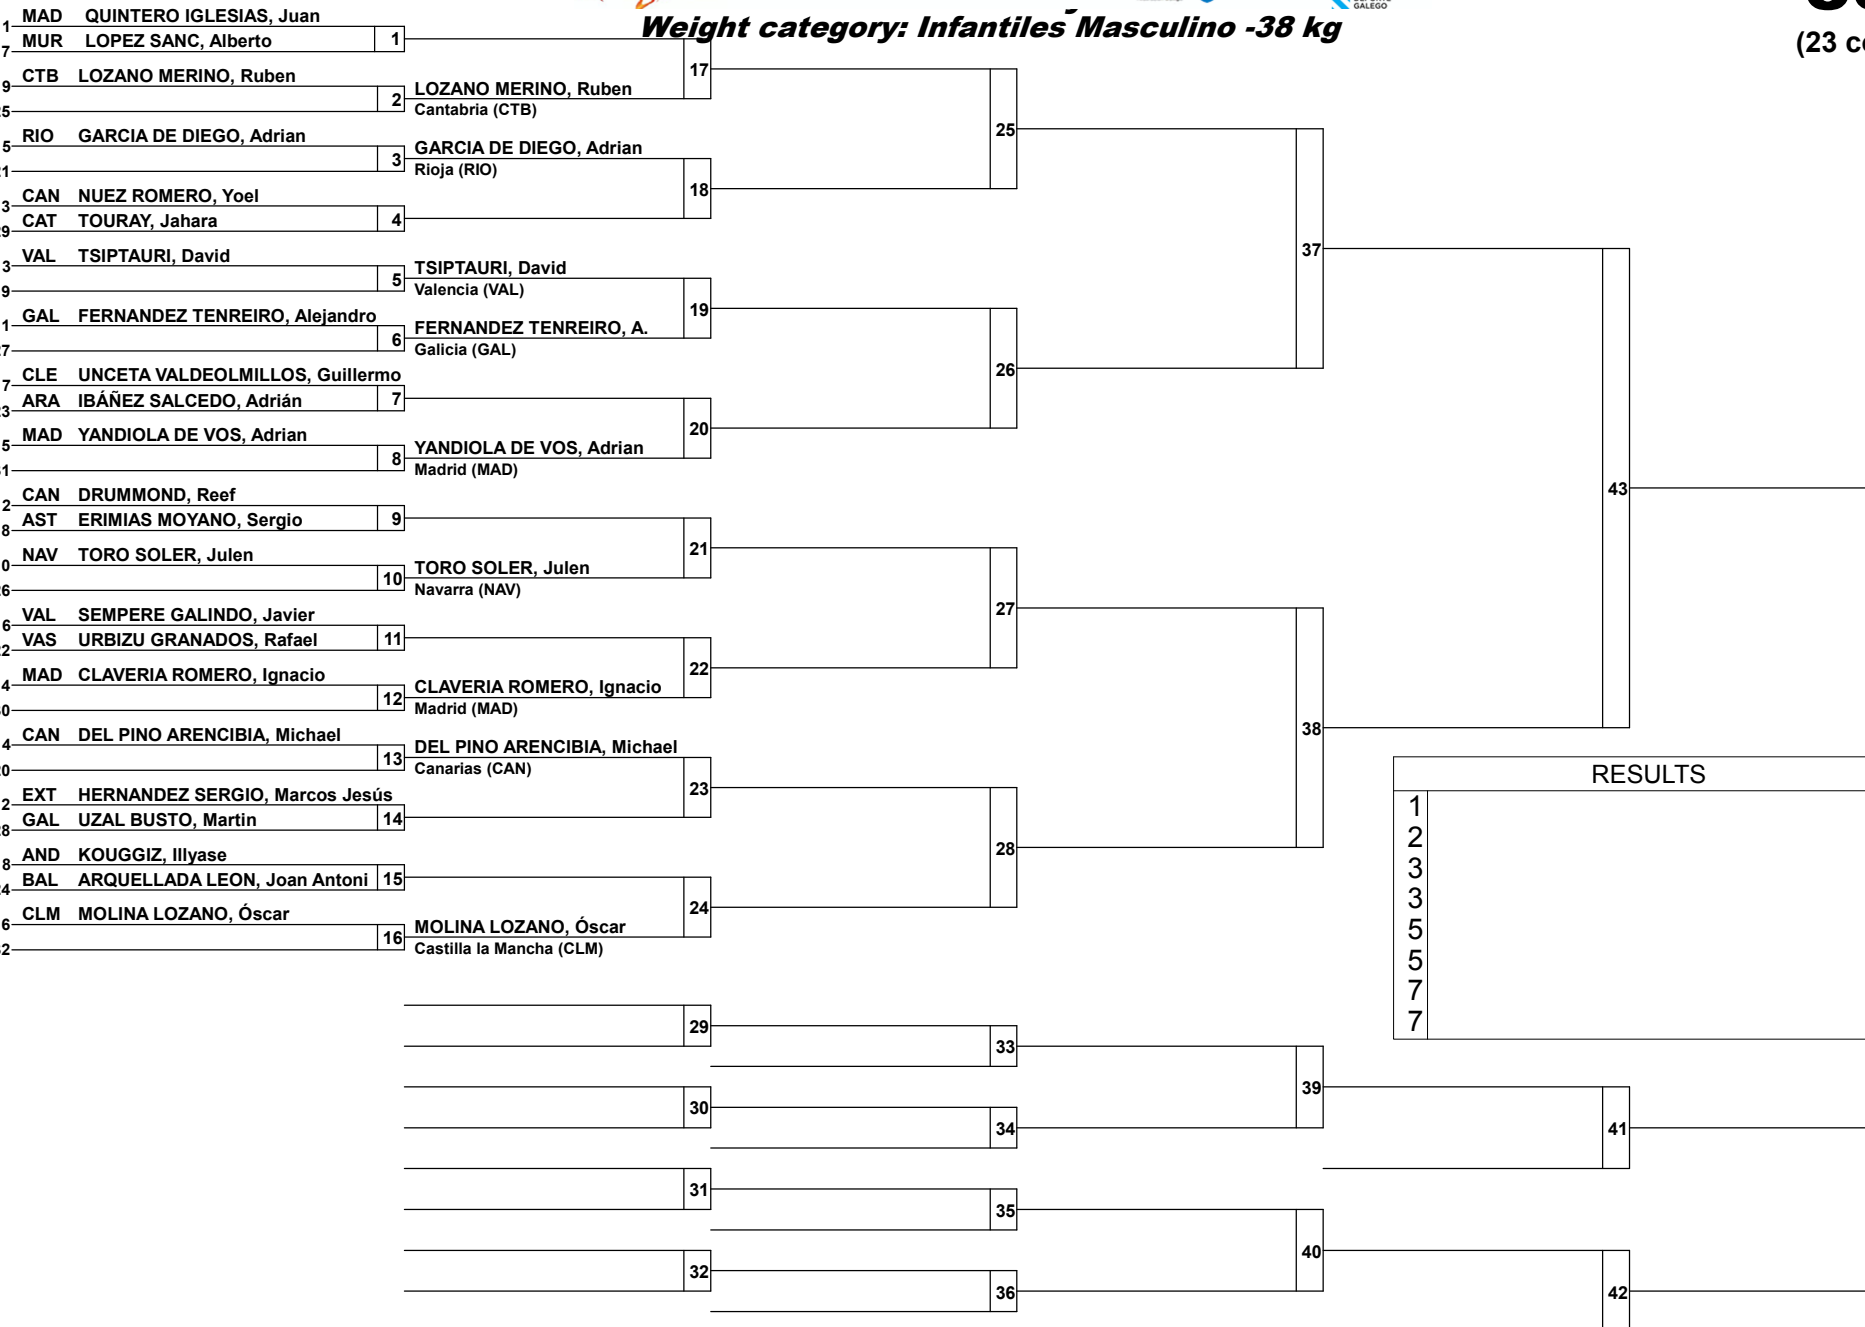

**Weight category: Infantiles Masculino -38 kg**

RESULTS	
1	
2	
3	
3	
5	
5	
7	
7	