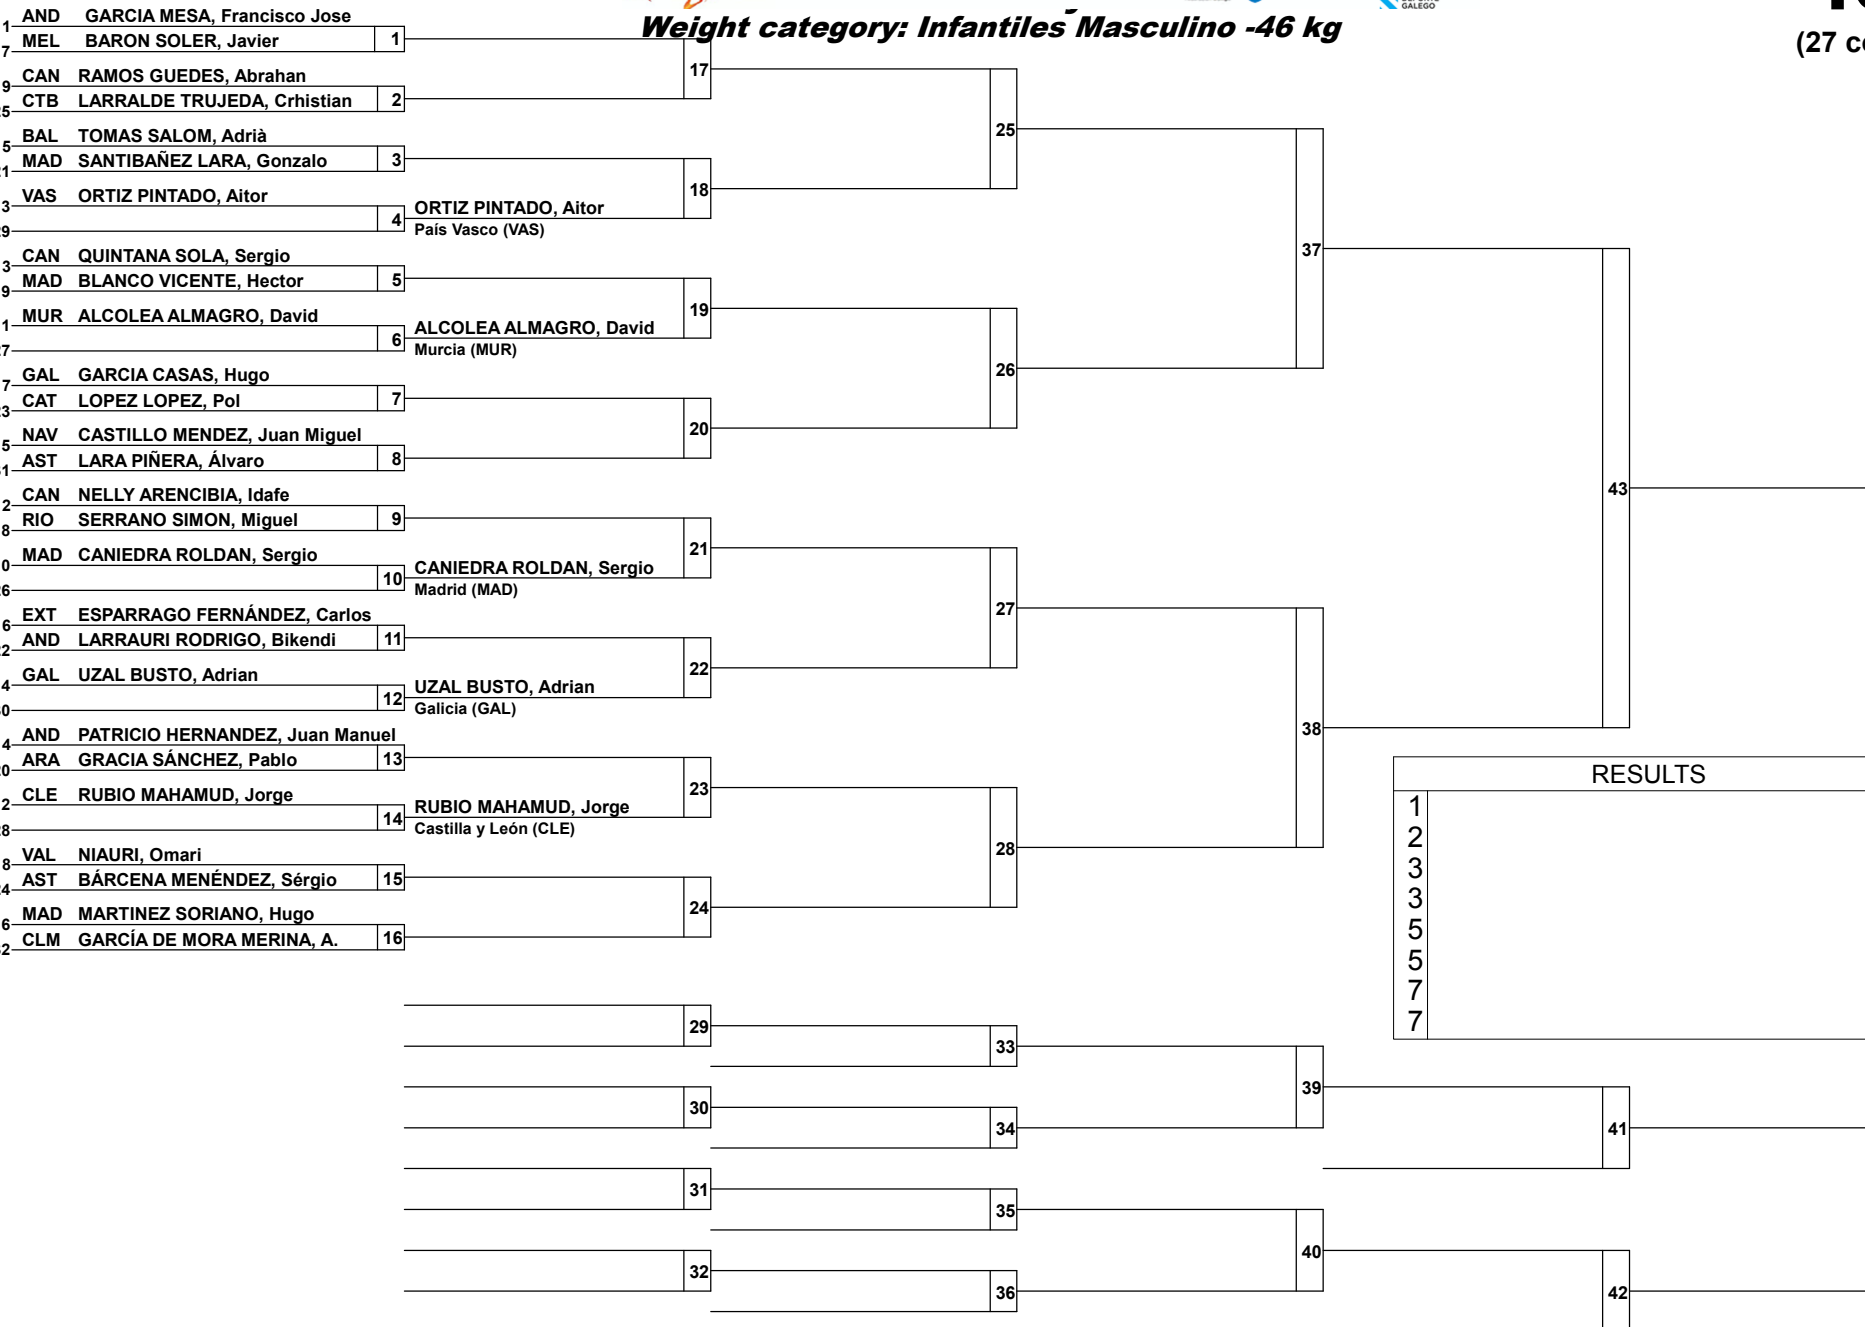

Weight category: Infantiles Masculino -46 kg

RESULTS	
1	
2	
3	
3	
5	
5	
7	
7