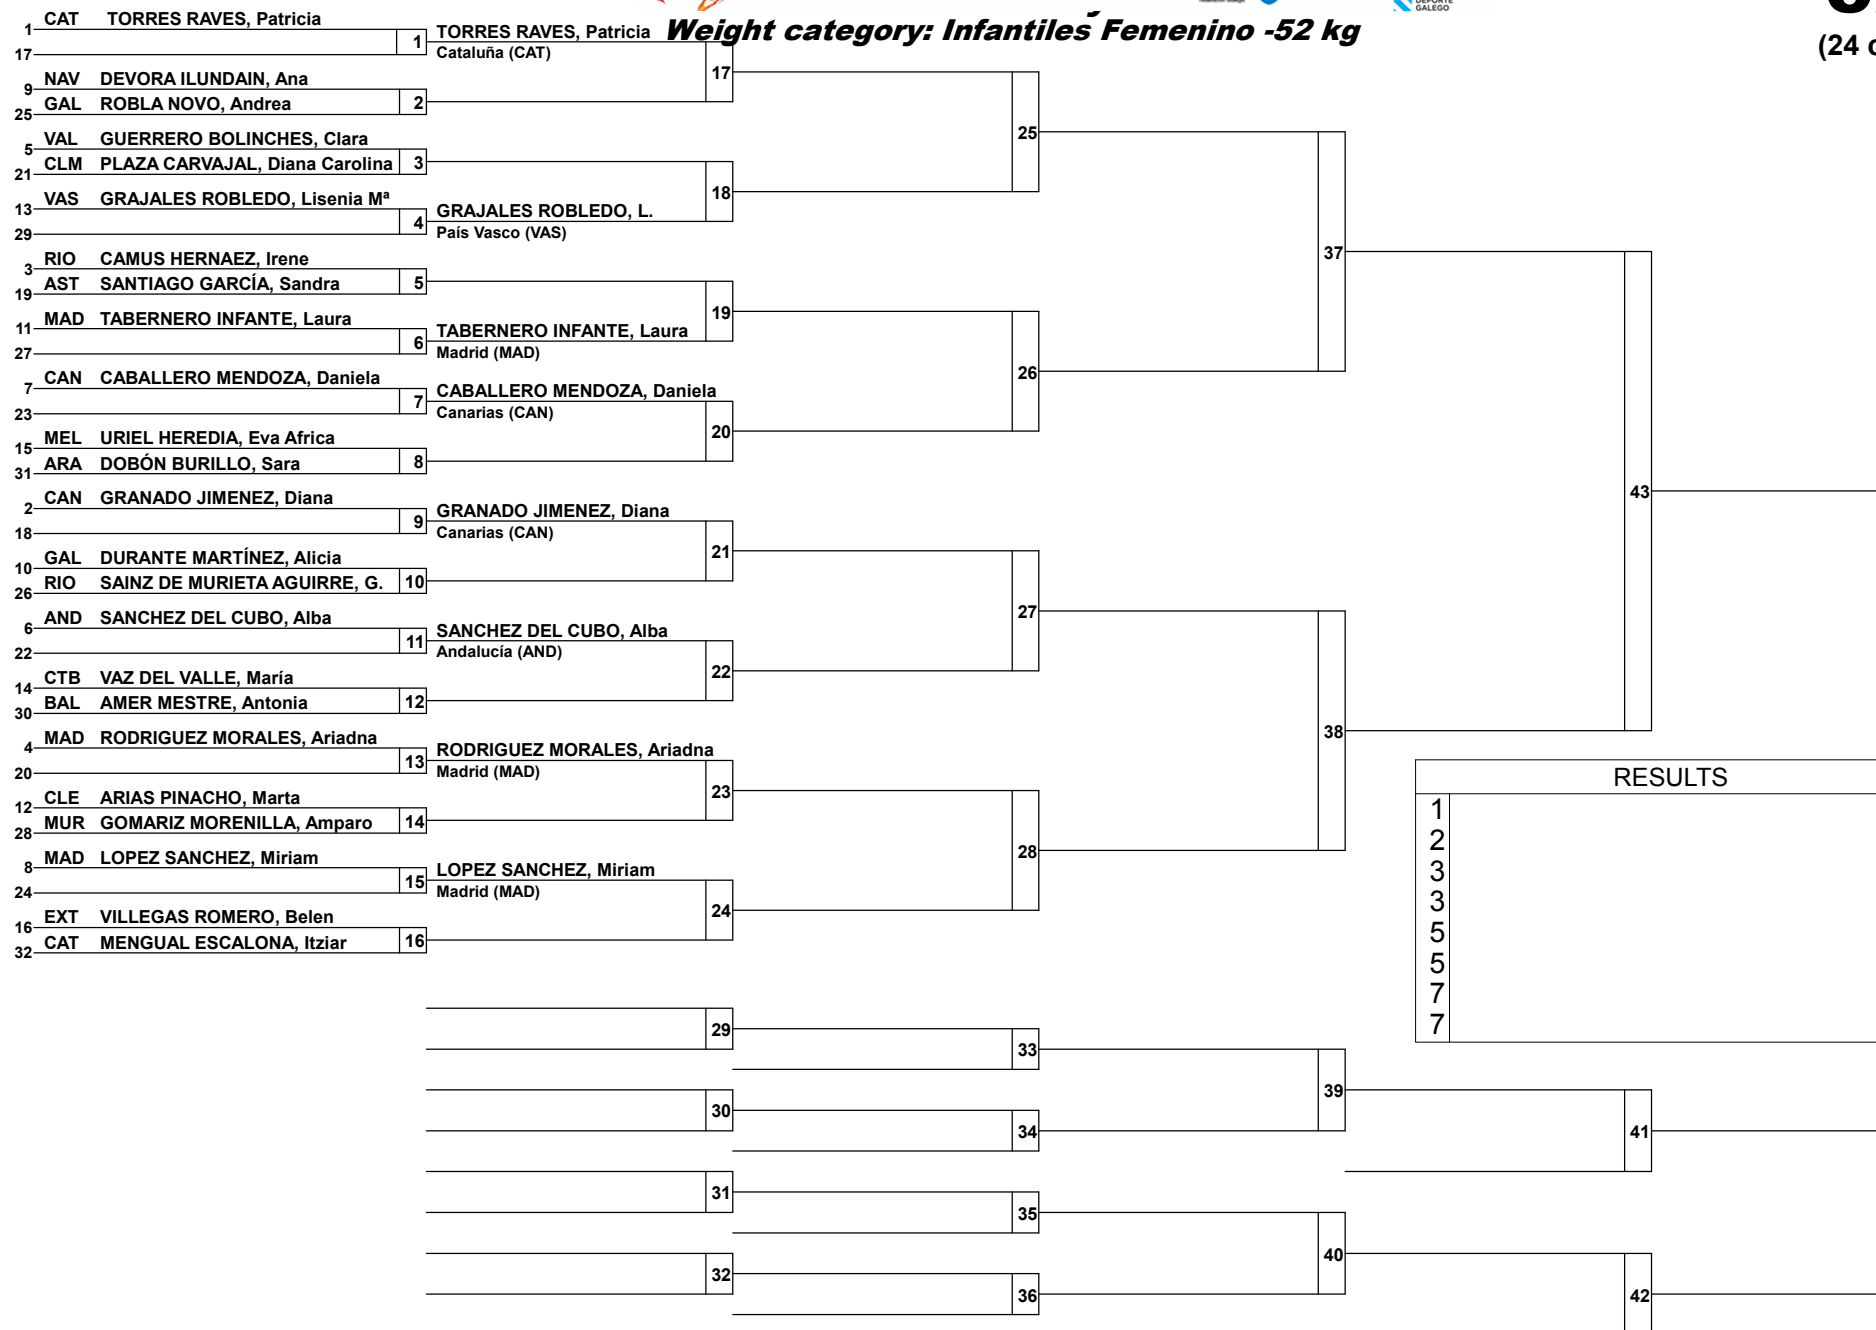

Weight category: Infantiles Femenino -52 kg

Printed at 15-05-2013, 17:5 by susoalcibar-hp