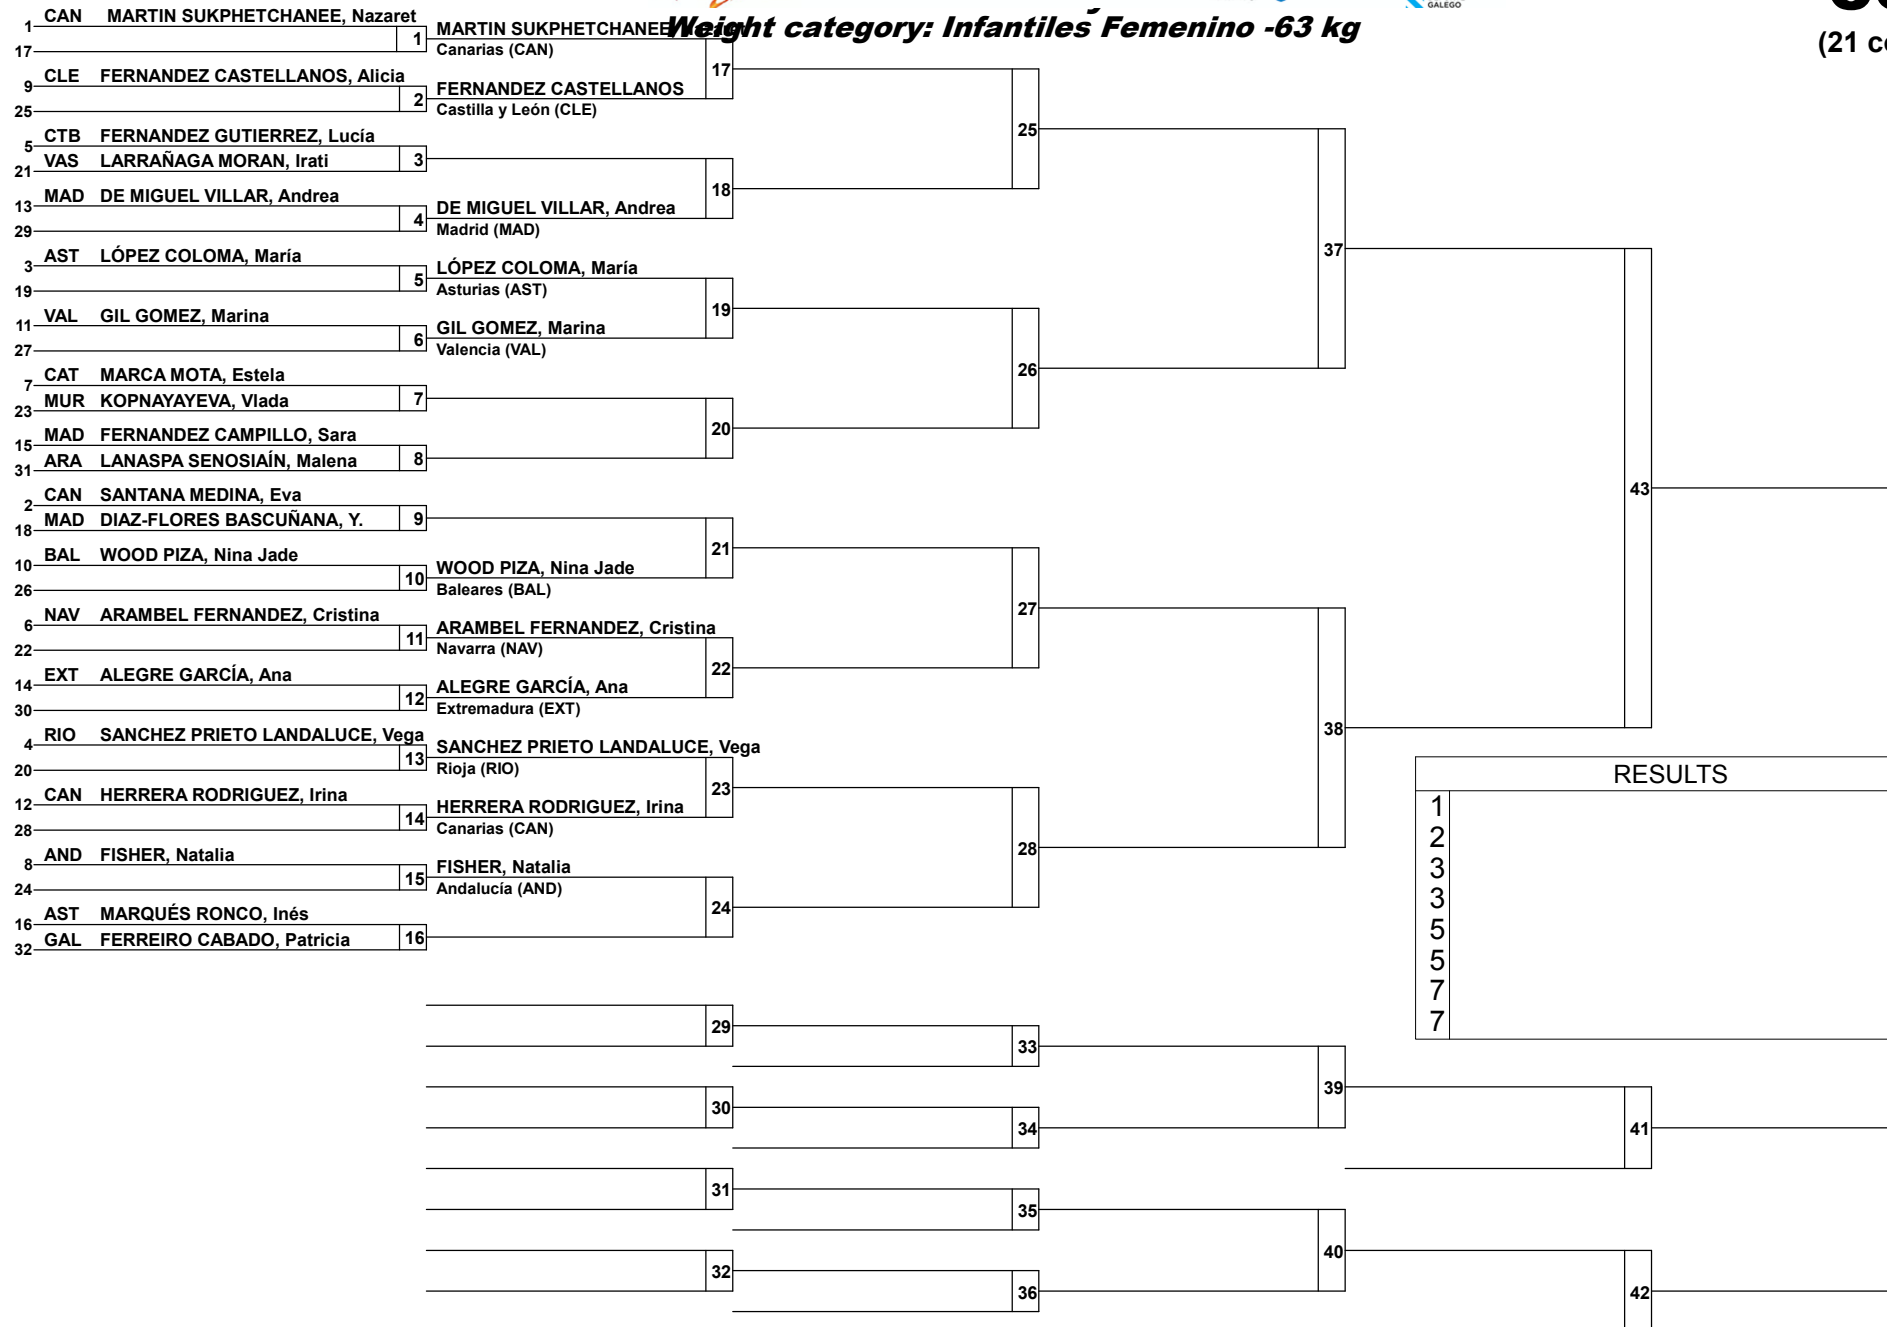

Weight category: Infantiles Femenino -63 kg

RESULTS	
1	
2	
3	
3	
5	
5	
7	
7