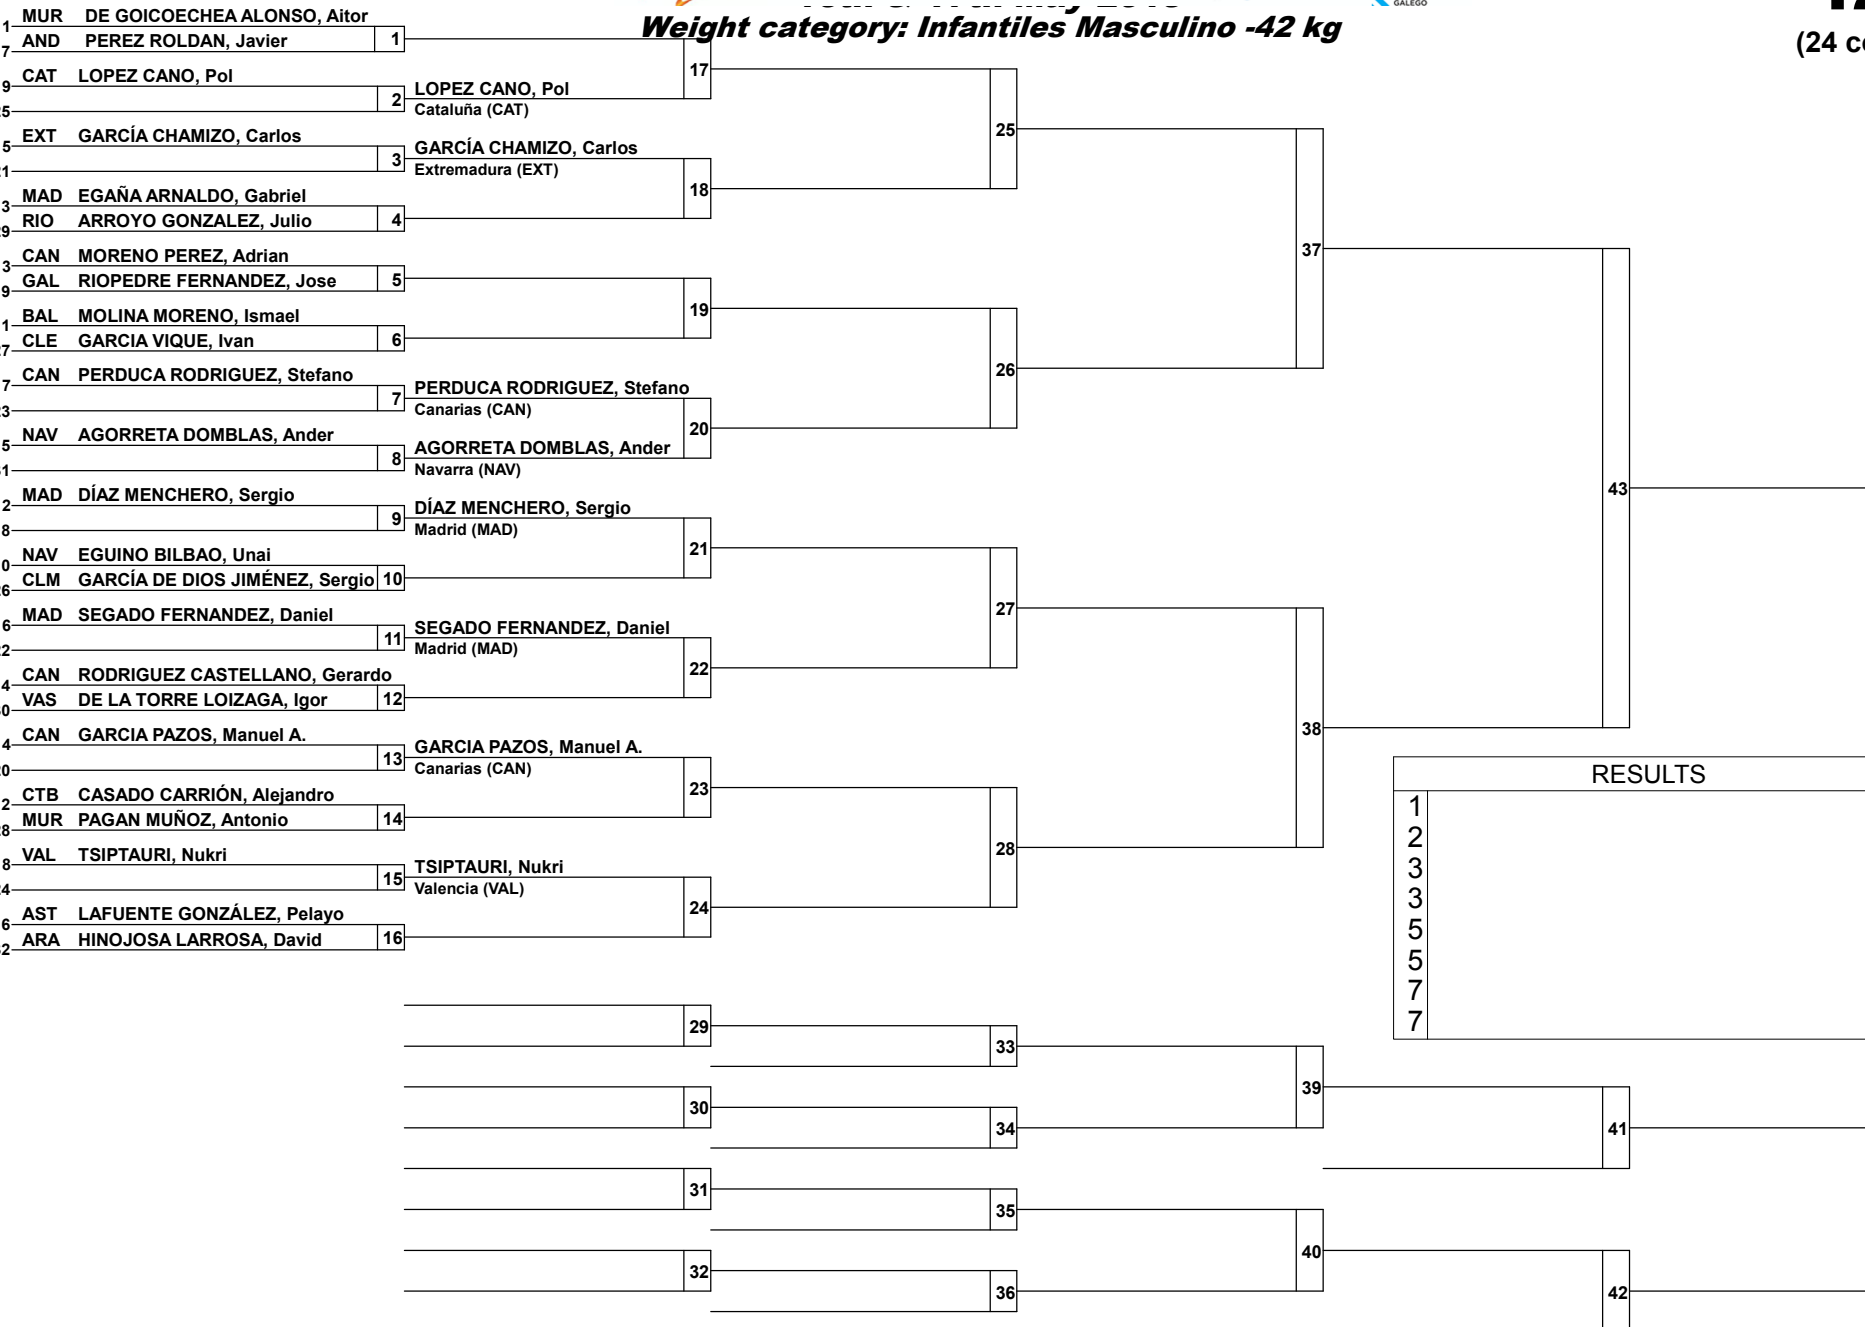

Weight category: Infantiles Masculino -42 kg

RESULTS	
1	
2	
3	
3	
5	
5	
7	
7